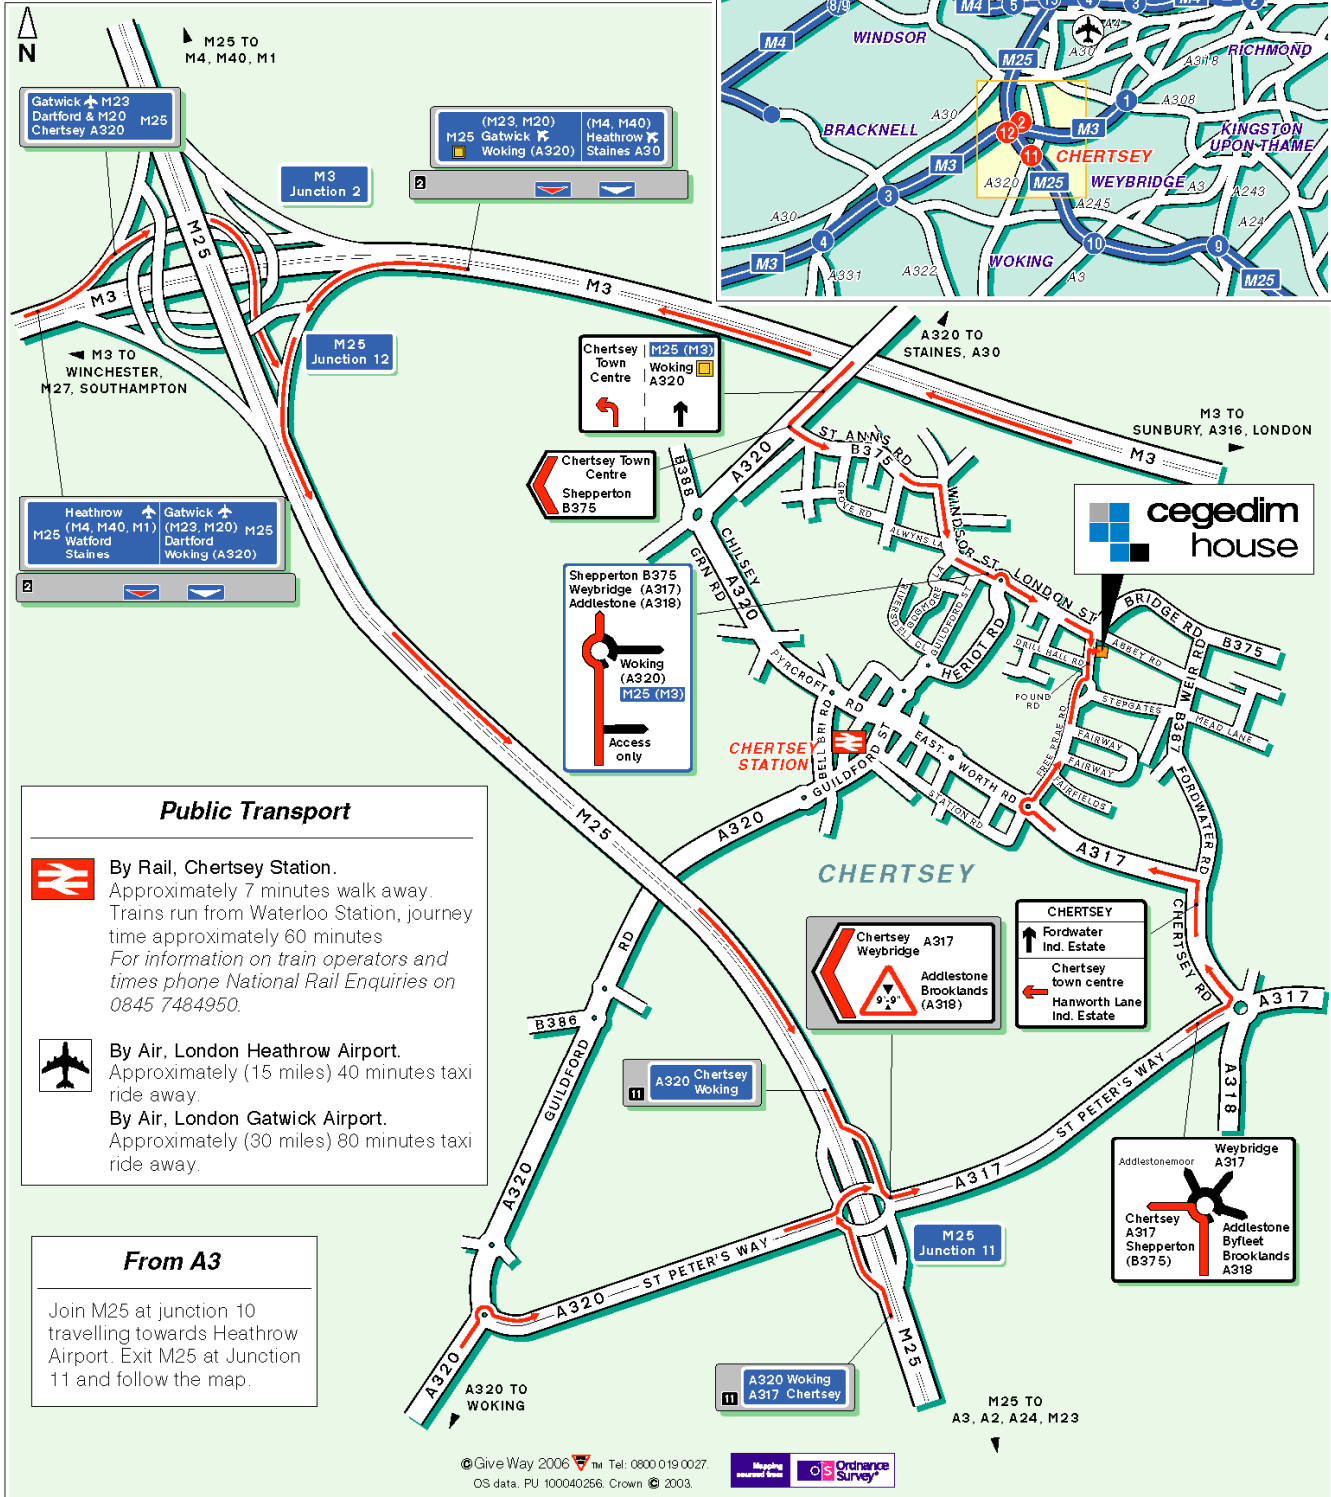

Cegedim Rx

Cegedim House, Pound Road, Chertsey, Surrey, KT16 8EH

Tel: +44 (0)870 043 7356 Fax: +44 (0)870 043 7357

Public Transport

By Rail, Chertsey Station.
Approximately 7 minutes walk away.
Trains run from Waterloo Station, journey time approximately 60 minutes
For information on train operators and times phone National Rail Enquiries on 0845 7484950.

By Air, London Heathrow Airport.
Approximately (15 miles) 40 minutes taxi ride away.
By Air, London Gatwick Airport.
Approximately (30 miles) 80 minutes taxi ride away.

From A3

Join M25 at junction 10 travelling towards Heathrow Airport. Exit M25 at Junction 11 and follow the map.