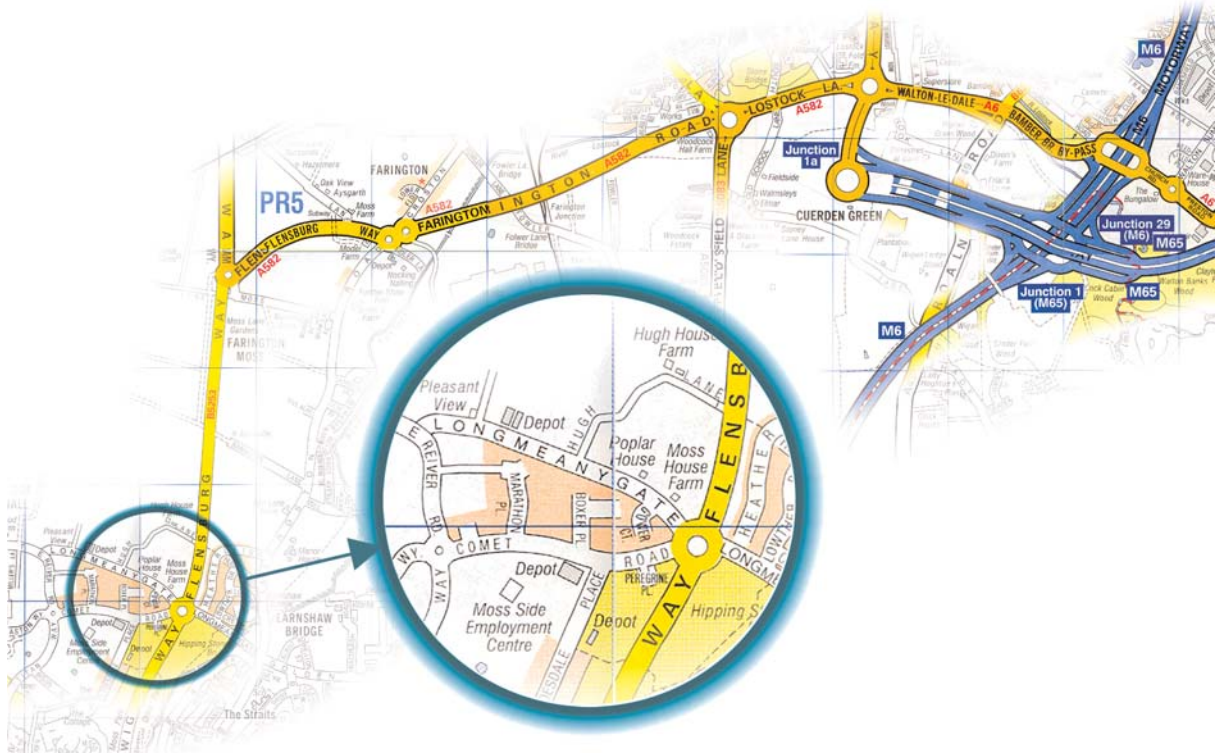

Directions

From the North

- Come off the M6 at junction 29, and take the third exit on to the A6
- Pass straight over two sets of traffic lights
- Go straight over the next two roundabouts
- At the two mini-roundabouts, go straight over the first and take the second exit at the next into Flensburgh Way (the A582 towards Leyland and St.Annes)
- Take the first exit at the next roundabout on to the B5253 towards Leyland, Midge Hall and Longton
- At the next roundabout, take the third exit into Comet Road
- At the roundabout take the third exit into Reiver Road
- Take the first right into Marathon Place and then immediately left into the Cegedim Rx car park

From the South

- Come off the M6 at junction 29, turning left on to the M65
- Continue along the slip road and at the roundabout, turn left on to the A582 towards Leyland and St.Annes
- Go straight over the next roundabout
- At the two mini-roundabouts, go straight over the first and take the second exit at the next into Flensburgh Way (the A582 towards Leyland and St.Annes)
- Take the first exit at the next roundabout on to the B5253 towards Leyland, Midge Hall and Longton
- At the next roundabout, take the third exit into Comet Road
- At the roundabout take the third exit into Reiver Road
- Take the first right into Marathon Place and then immediately left into the Cegedim Rx car park